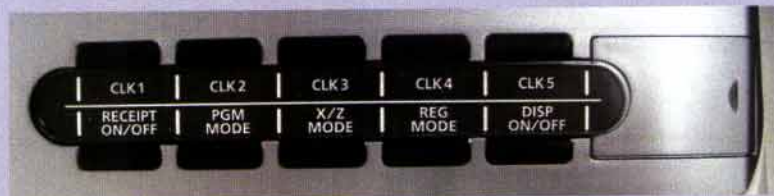

New product release

CASIO
the unexpected **extra™**

TE-7000S

World of silence

Main features and functions

Display Operator display

Multi-Line Color LCD screen with contrast control knob.
Color assignment can be customized with your choice.

<Customized operator screen images>

Operator display with tilt mechanism

Operator display unit can be adjusted to fit your best readable angle.

Customer display

Pop up customer display with 10 digits numeric LED.
Optional customer display with 2 lines x 20 alpha numeric display.

Multipurpose key

Multipurpose keys are located on the keyboard with pre-assigned functions as shown below. These keys are possible to customize of its functionality as well as slide-in template to identify each functions.